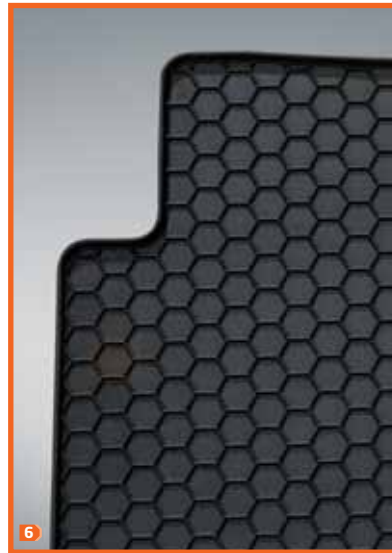

- 5 Floor mats carpet, LHD,
  1st & 2nd row, standard
  2P141ADE80

Floor mats carpet, LHD,
3rd row, standard
2P140ADE70